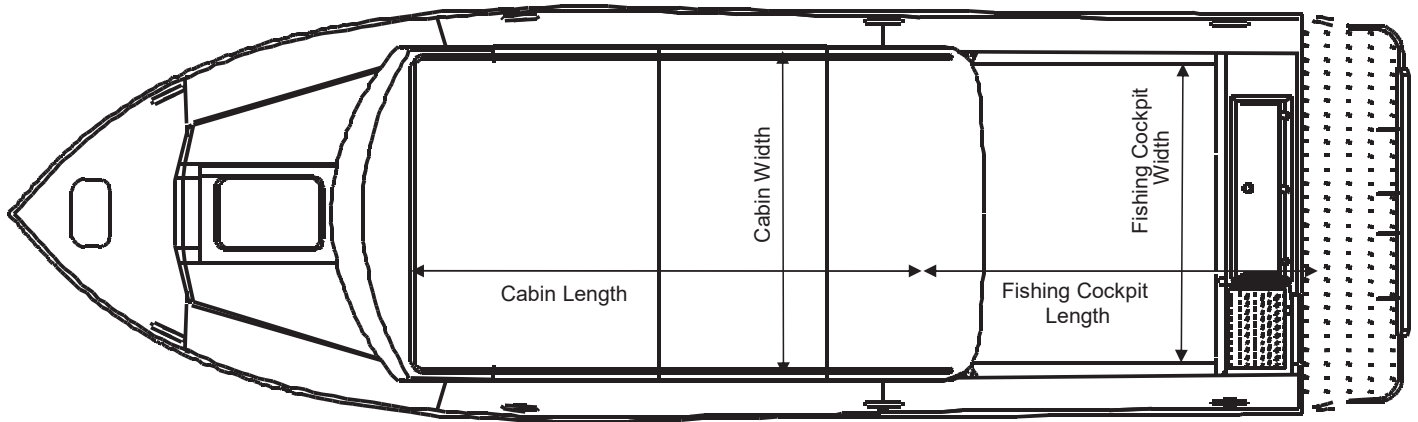

ADVENTURE HARD TOP W/ EXTENDED TRANSOM

MEASUREMENT	290 AV ET HT
Hard Top Type	XLC
Length	29' 5"
Total length	31' 11"
Beam (in)	117
Dead Rise: Forward X Amidship X Aft (degrees)	55 X 32 X 21
Bottom Dimensions: Thickness X Width (in)	0.25 X 112
Side Dimensions: Thickness X Height (in)	0.16 X 48
Transom Dimensions: Width X Height (in)	115 X 15
Person Capacity: Quantity X Weight (lbs)	11 X 1815
Maximum Fuel Capacity (gal)	250 GAL
Maximum Horsepower (HP)	600
Maximum Capacity (lbs)	6140
Boat Dry Weight (lbs)	8500
Fishing Cockpit: Width X Length (in)	107 X 96
Seat-to-Transom: Length (in)	N/A
Bow Length (in)	N/A
Cabin: Width X Length (in) X Height (in)	96 X 120 X 79

* Recommendations only for boats over 20'

NOTE: Measurements are approximations only. Variations will occur due to tolerances in manufacturing